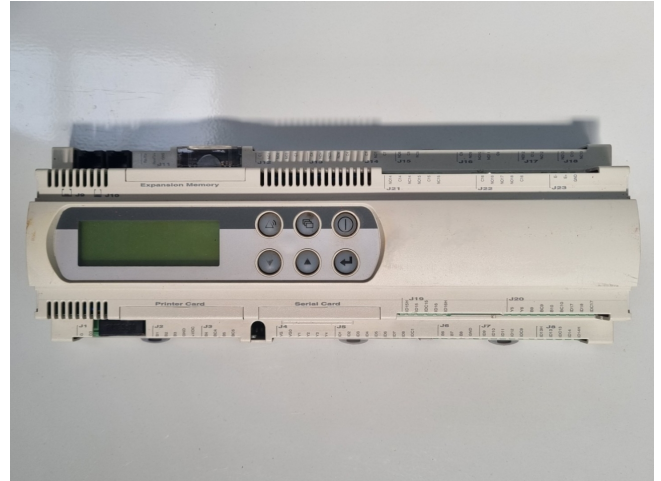

Carel PCO2DA0BL0

Specifications

Marque	Carel
Type	PCO2DA0BL0
Remarks	320x220x70 mm (LxWxH)
Stock	1

Description

Used Carel PCO2DA0BL0

Used Carel PCO2DA0BL0 controller.
Rev. 1.309.